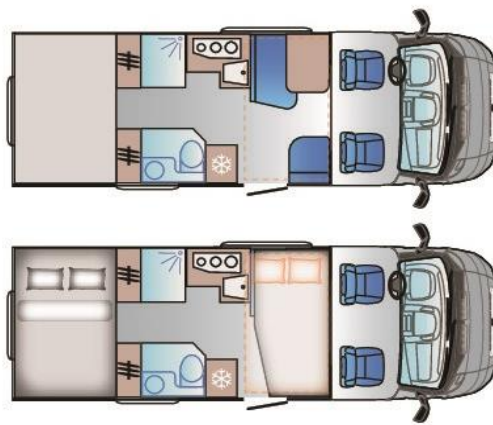

SUN LIVING S 70 SP

TECHNICAL DATA

X standard

O optional

CHASSIS

Emissions rating	Euro 6D
Citroen 6.3 2.2 140 Hp 35 L	X

DIMENSIONS AND WEIGHTS

Body length (mm)	6999
Total width (mm)	2320
Total height (mm)	2880
Internal height (mm)	2100
Mass in running order (MRO, Kg)	2813
Maximum authorized weight (Kg)	3500
Maximum towing weight (Kg)	2000
Maximum loading weight (Kg)	687
Wheel base (mm)	4035
Nr. of homologated seats incl. driver's seat	5

CHASSIS EQUIPMENT

Tyre pressure monitoring system	O
ABS + EBD	X
Fix & Go Kit (instead of spare wheel) Fiat	X
White	X
Colored front bumpers white	X
Front fog lights	X
Rear fog lights	X
Double electric door mirror with demist function	X
Covers for seats pedestal	X